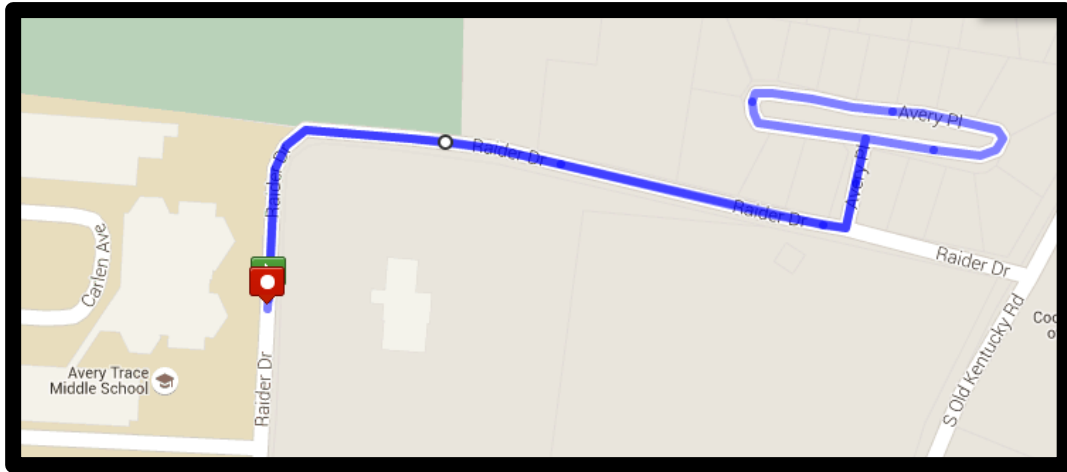

# Kid's 1 Mile Gobble Wobble

The Kid's 1 Mile Gobble Wobble will begin under the canopy of Avery Trace Middle School. The kids will chase a turkey up Raider Dr. and circle around the Avery Place neighborhood. The run will end back under the canopy on the Finish Line side.

# 5K Race Course Map

The 5K Race will begin in front of the Putnam County YMCA at 8:00am and end under the canopy of Avery Trace Middle School. There will be one water station located around Mile 2.